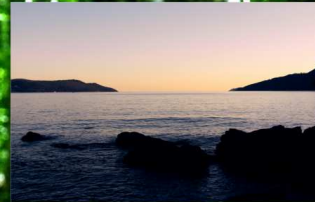

E

0

Sunset in Herceg Novi, Adriatic coast

Kotor and Tivat, Bokakotorska Bay

Lake Kapetanovo, Lukavica

N

D

1

Lake Slano, Nikšić

The Ice Cave, Durmitor National Park

Sunrise over Lake Slano, Nikšić

Mrtvica Canyon, Međurječje

Tivat and Kotor, Bokakotorska Bay

Sunset over Herceg Novi, Adriatic coast

Lake Kapetanovo, Lukavica